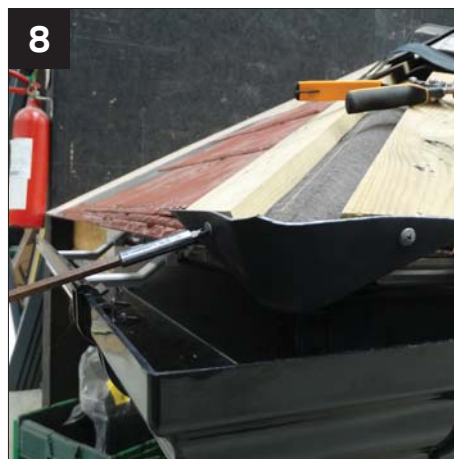

Fit battens on facet as per guide before fitting hip tiles.

Place the straight edge of a hip tile on the starter tile.

Mark the inner face of the hip-tile in line with the starter tile.

Connect the marks at the edges to the middle.

This will result in a triangular shape. Cut along the lines to produce the hip end stop.

Offer up the triangular end stop to the hip battens with the straight edge at the bottom.

Fix the triangular end stop to the battens.