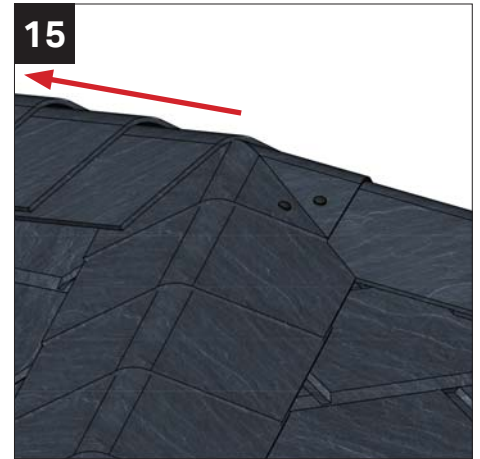

To form the last tile at the bottom of the hip. Place the tile in position.

# ARMADILLO INSTALLATION ON ULTRAROOF380

10 Mark the position of the edge of the tile starter on the hip tile at the outer edges and in the middle/

11 Cut along the lines on the hip tile and fix to the battens on the hip.

12 The hip tile is closed off by the end stop.

13 Fit hip tiles as shown in guide, scribing in at the finial where indicated in red.

14 The uppermost hip tiles should be fixed using NRES010 capped screws where fixings will remain visible (see image).