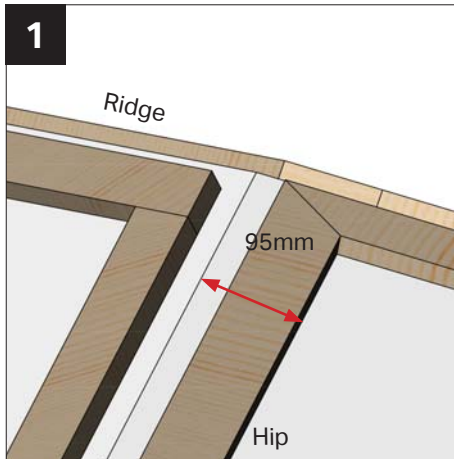

# Ultrarroof380 Armadillo Installation

The complete guide to installing Armadillo onto an Ultrarroof380.

**PLEASE READ BEFORE FITTING**

# ARMADILLO INSTALLATION ON ULTRAROOF380

Mitre and fit tile battens over felt. These should be positioned at 95mm from hip/ridge centreline to the outside of the batten (see illustration in main guide)