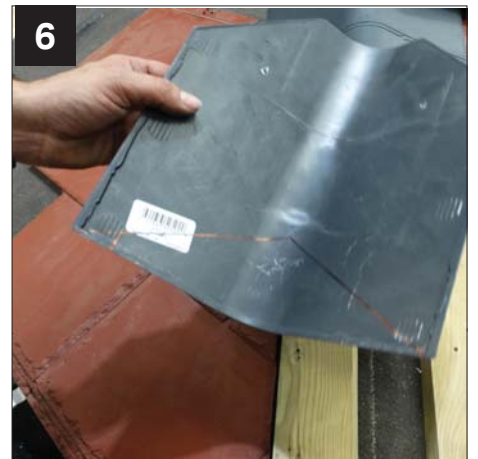

# ARMADILLO INSTALLATION ON ULTRAROOF380

Mitre and fit tile battens over felt. These should be positioned at 95mm from hip/ridge centreline to the outside of the batten (see illustration in main guide)

Fit battens on facet as per guide before fitting hip tiles.

Place the straight edge of a hip tile on the starter tile.

Mark the inner face of the hip-tile in line with the starter tile.

Connect the marks at the edges to the middle.

This will result in a triangular shape. Cut along the lines to produce the hip end stop.

Offer up the triangular end stop to the hip battens with the straight edge at the bottom.

Fix the triangular end stop to the battens.