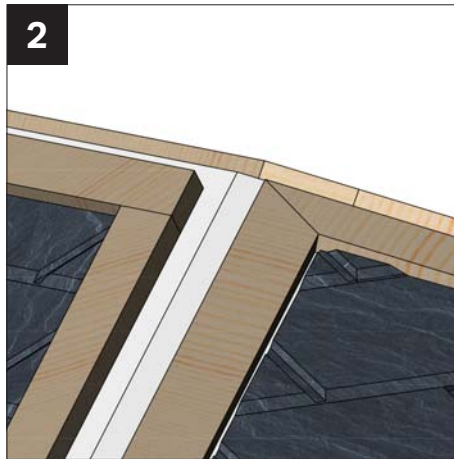

# Ultrarroof380 Armadillo Installation

The complete guide to installing Armadillo onto an Ultrarroof380.

**PLEASE READ BEFORE FITTING**

# ARMADILLO INSTALLATION ON ULTRAROOF380

Mitre and fit tile battens over felt. These should be positioned at 95mm from hip/ridge centreline to the outside of the batten (see illustration in main guide)

Fit battens on facet as per guide before fitting hip tiles.

Place the straight edge of a hip tile on the starter tile.

Mark the inner face of the hip-tile in line with the starter tile.

Connect the marks at the edges to the middle.

This will result in a triangular shape. Cut along the lines to produce the hip end stop.

Offer up the triangular end stop to the hip battens with the straight edge at the bottom.

Fix the triangular end stop to the battens.