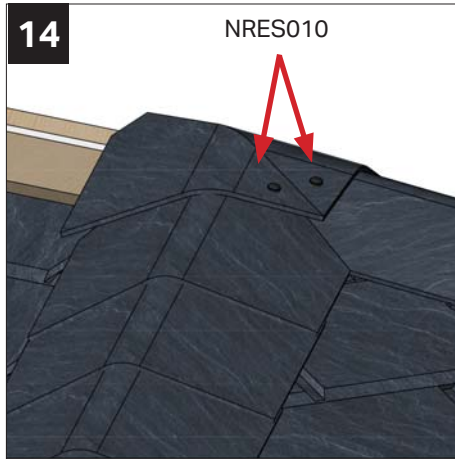

# ARMADILLO INSTALLATION ON ULTRAROOF380

10 Mark the position of the edge of the tile starter on the hip tile at the outer edges and in the middle/

11 Cut along the lines on the hip tile and fix to the battens on the hip.

12 The hip tile is closed off by the end stop.

13 Fit hip tiles as shown in guide, scribing in at the finial where indicated in red.

14 The uppermost hip tiles should be fixed using NRES010 capped screws where fixings will remain visible (see image).