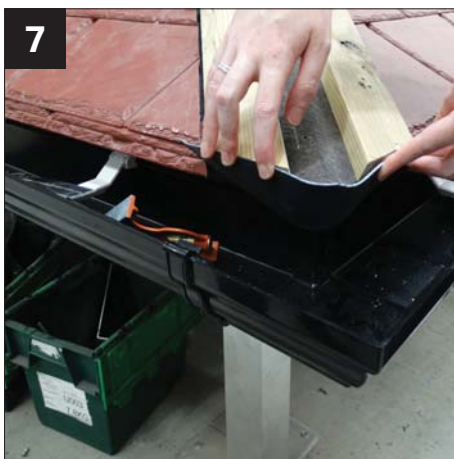

Fit battens on facet as per guide before fitting hip tiles.

Place the straight edge of a hip tile on the starter tile.

Mark the inner face of the hip-tile in line with the starter tile.

Connect the marks at the edges to the middle.

This will result in a triangular shape. Cut along the lines to produce the hip end stop.

Offer up the triangular end stop to the hip battens with the straight edge at the bottom.

Fix the triangular end stop to the battens.