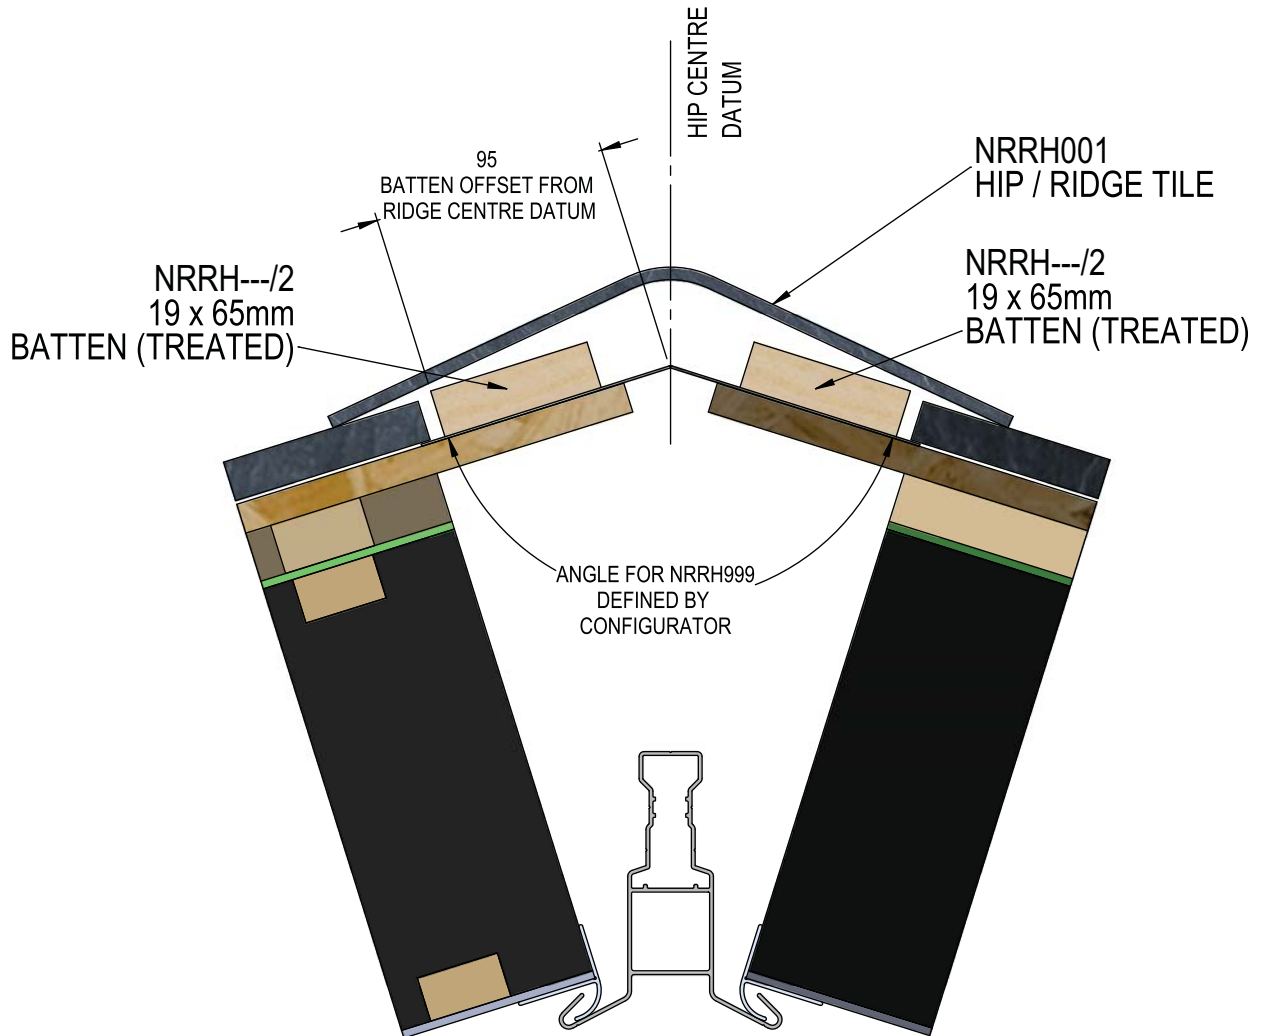

# Ultrarroof380 Armadillo Installation

The complete guide to installing Armadillo onto an Ultrarroof380.

**PLEASE READ BEFORE FITTING**

# ARMADILLO INSTALLATION ON ULTRAROOF380

Mitre and fit tile battens over felt. These should be positioned at 95mm from hip/ridge centreline to the outside of the batten (see illustration in main guide)

This will result in a triangular shape. Cut along the lines to produce the hip end stop.

Offer up the triangular end stop to the hip battens with the straight edge at the bottom.

Fix the triangular end stop to the battens.