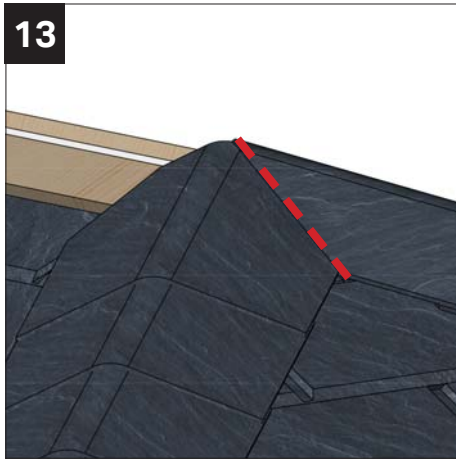

This will result in a triangular shape. Cut along the lines to produce the hip end stop.

Offer up the triangular end stop to the hip battens with the straight edge at the bottom.

Fix the triangular end stop to the battens.

To form the last tile at the bottom of the hip. Place the tile in position.

# ARMADILLO INSTALLATION ON ULTRAROOF380

10 Mark the position of the edge of the tile starter on the hip tile at the outer edges and in the middle/

11 Cut along the lines on the hip tile and fix to the battens on the hip.

12 The hip tile is closed off by the end stop.

13 Fit hip tiles as shown in guide, scribing in at the finial where indicated in red.

14 The uppermost hip tiles should be fixed using NRES010 capped screws where fixings will remain visible (see image).