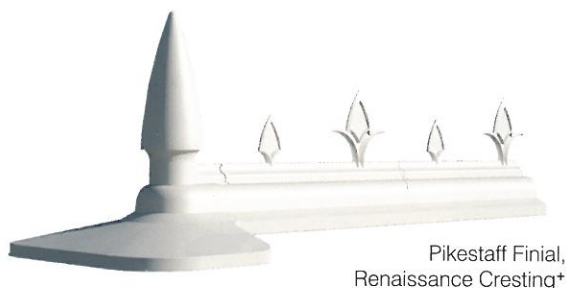

## Crestings and finials

Crestings and finials are the decorative fittings that run along the top of your conservatory roof.

A choice of crestings and finials are available with Ultraframe conservatory roofs, dependent on which system you choose. Ranging from the ultra-modern Pikestaff finial and Renaissance cresting to the more traditional Classic and Baroque combination, there are crestings and finials to suit all tastes.

Classic Finial,  
Classic Cresting

Classic Finial,  
Baroque Cresting

Coronet Finial,  
Tudor Cresting

Sceptre Finial,  
Elizabethan Cresting

Ball Finial,  
Low Profile Cresting

Low Profile Ridge /  
Cresting