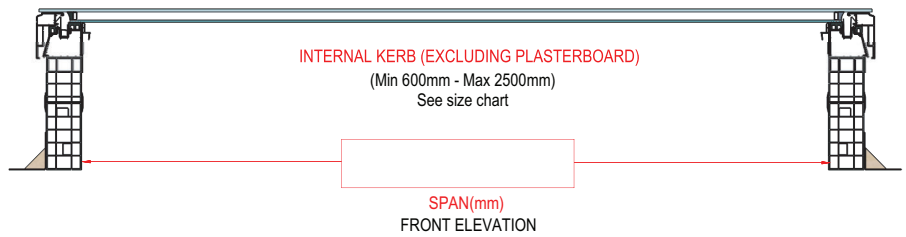

ORDER FORM

1. ☐ **ORDER** e: partsales@ultraframe.co.uk
   ☐ **QUOTE** e: quotes@ultraframe.co.uk
   ☐ New Build   ☐ Existing flat roof

Fill in the dimensions in the boxes below.

- Please note all dimensions are to internal face of 70 mm kerb (exclude plasterboard).
- Measurement size of kerb height needs to be minimal 150mm (internal aperture).
- Slope / width is always the smallest size.

PLAN VIEW

ACCOUNT No.

Company Name .....

Order Number .....

JOB REFERENCE .....

Company Contact .....

Telephone No. ....

Email .....

Delivery Address .....

.....

.....

POSTCODE .....

Delivery Date Req .....

Quotation Ref .....

STOCK SIZES - BLACK ONLY	
600mm x 600mm – Clear Glass	☐
1000mm x 1000mm – Clear Glass	☐
1000mm x 1500mm – Clear Glass	☐
1000mm x 2000mm – Clear Glass	☐
1200mm x 1200mm – Clear Glass	☐

ROOF SPECIFICATION

COLOUR: RAL9005 - 60% Black ☐   RAL9003 - 80% White ☐   RAL7016 - 30% Grey ☐   Bespoke RAL: .....

GLOSS %: .....

PITCH: 4° ☒

CONSERVAGLASS OPTIONS: Standard, 26mm or 28mm (glass size dependent of skylight size)   Clear ☐   Blue ☐

OPTIONAL KERB: Yes ☐   No ☐

CUSTOMER NOTE: Please carefully read the Ultrasky Flat Skylight installation guide before filling in order details.

The minimum distance between flat skylights is 400mm

Glass Specification: The glass is either 26mm or 28mm depending on the size of the flat skylight. See price list for details. Available in Clear and Blue glass options.
Outer Layer - 6mm Toughened Opti Neutral/ 16mm Argon filled cavity with warm edge spacer
Inner Layer - 4mm or 6mm (size dependent) high performance, Low E, toughened.

Glass U-value: 1.0

DISCLAIMER

The builder/installer is responsible for providing / checking structural deck. Building Regulation applications MAY be needed depending upon application. In certain commercial applications, restrictions in the use of the product may apply. Not suitable to walk on the glass.

Contact 01200 452918 for guidance.