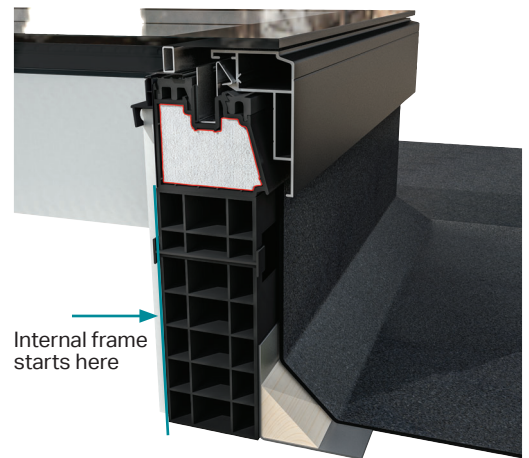

Job No.:3598

Please sign and return to
partsales@ultraframe.co.uk

SIGNED .....

DATE .....

Note: Upon placement of your Ultrasky Flat Skylight order, no drawing confirmation will be sent so please ensure information provided is accurate.